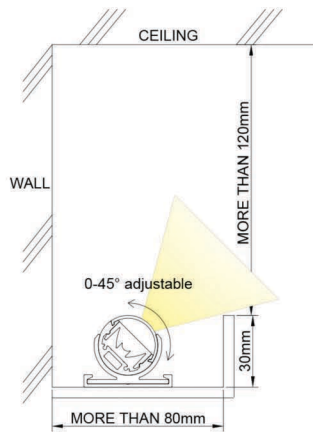

0 degrees adjustable      15 degrees adjustable

30 degrees adjustable      45 degrees adjustable

## Accessories

ALP142 profile

Clip(PC)

180 degrees connector

90 degrees connector