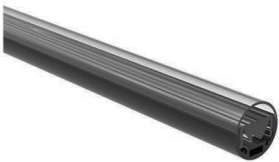

0 degrees adjustable      15 degrees adjustable

30 degrees adjustable      45 degrees adjustable

## Accessories

ALP142 profile

Clip(PC)

180 degrees connector

90 degrees connector