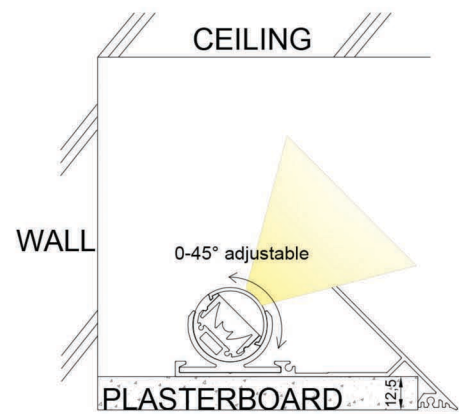

0 degrees adjustable      15 degrees adjustable

30 degrees adjustable      45 degrees adjustable

## Accessories

ALP142 profile

Clip(PC)

180 degrees connector

90 degrees connector