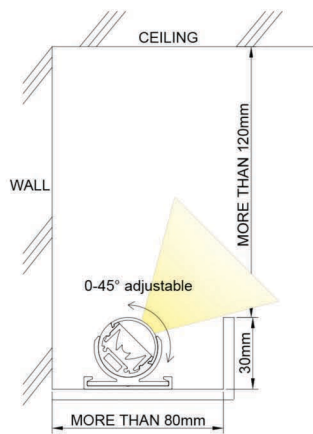

0 degrees adjustable 15 degrees adjustable

30 degrees adjustable 45 degrees adjustable

Accessories

ALP142 profile

Clip(PC)

180 degrees connector

90 degrees connectorr