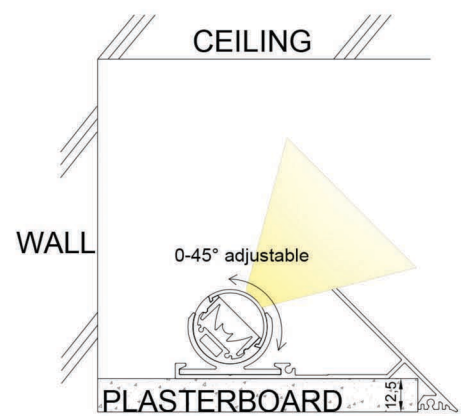

0 degrees adjustable 15 degrees adjustable

30 degrees adjustable 45 degrees adjustable

Accessories

ALP142 profile

Clip(PC)

180 degrees connector

90 degrees connectorr