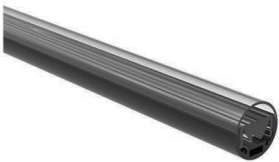

0 degrees adjustable 15 degrees adjustable

30 degrees adjustable 45 degrees adjustable

Accessories

ALP142 profile

Clip(PC)

180 degrees connector

90 degrees connectorr