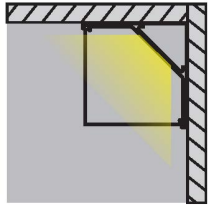

## Product Features

Light is even and smooth, installing led strip light, then fixed the clips, finally installing the aluminium profiles. No dark shadows, achieve the effect of seeing the light while lamp is

invisible. Constant voltage led strip light is recommend.

Installation: Wall corner surface mounted installation

Max watt: Less than 18w/meter. Suggest with 1pcs DC12V/24V 2835 120led/meter led strip light, PCB size not over 10MM