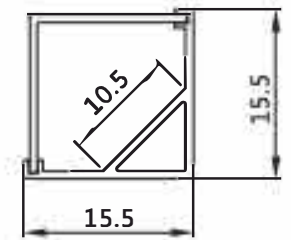

invisible. Constant voltage led strip light is recommend.

Installation: Wall corner surface mounted installation

Max watt: Less than 18w/meter. Suggest with 1pcs DC12V/24V 2835 120led/meter led strip light, PCB size not over 10MM

## Product Spec

Material : AL6063-T5

PC/PC cover :Frosted/Transparent/Opal

Maximum length : 3M

Application : Commercial lighting/Office lighting

### Accessories

Unit:mm

Remarks:customized design size and spec available