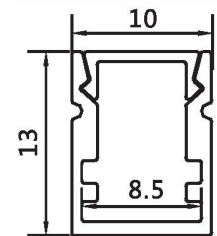

## Accessories

Max watt: Less than 18w/meter. Suggest with 1pcs DC12V/24V 2835 192led/meter led strip light, PCB size not over 8mm

Unit:mm